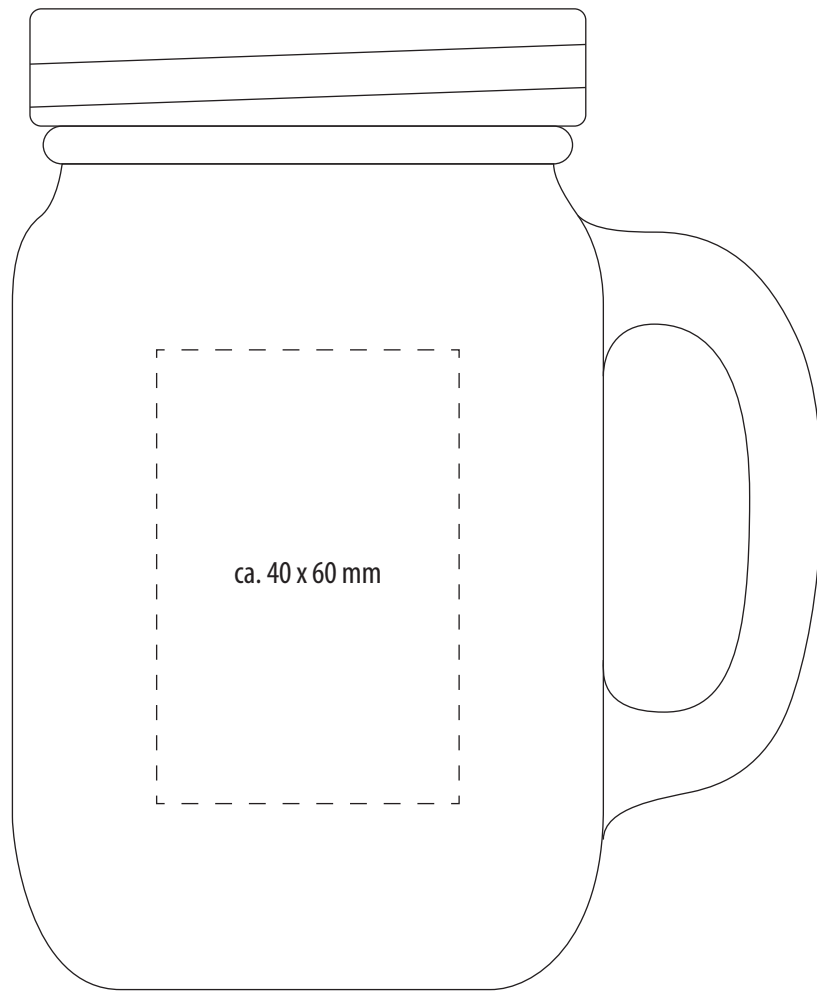

GLASS MUG **RETUMBLER-DINAR** (52107)

PAD PRINT

GLASS MUG **RETUMBLER-DINAR** (52107)

GLASS MUG **RETUMBLER-DINAR** (52107)

Doming:
ca. 64 mm Ø