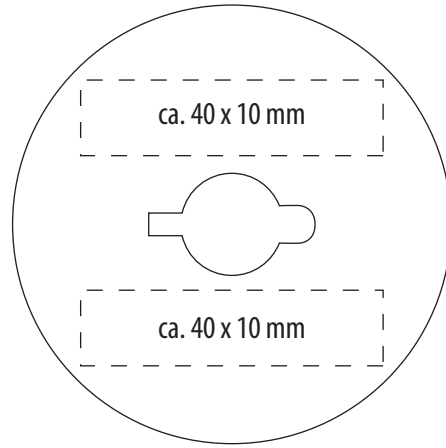

GLASS MUG **RETUMBLER-DINAR** (52107)

PAD PRINT

GLASS MUG **RETUMBLER-DINAR** (52107)

GLASS MUG **RETUMBLER-DINAR** (52107)

Doming:
ca. 64 mm Ø